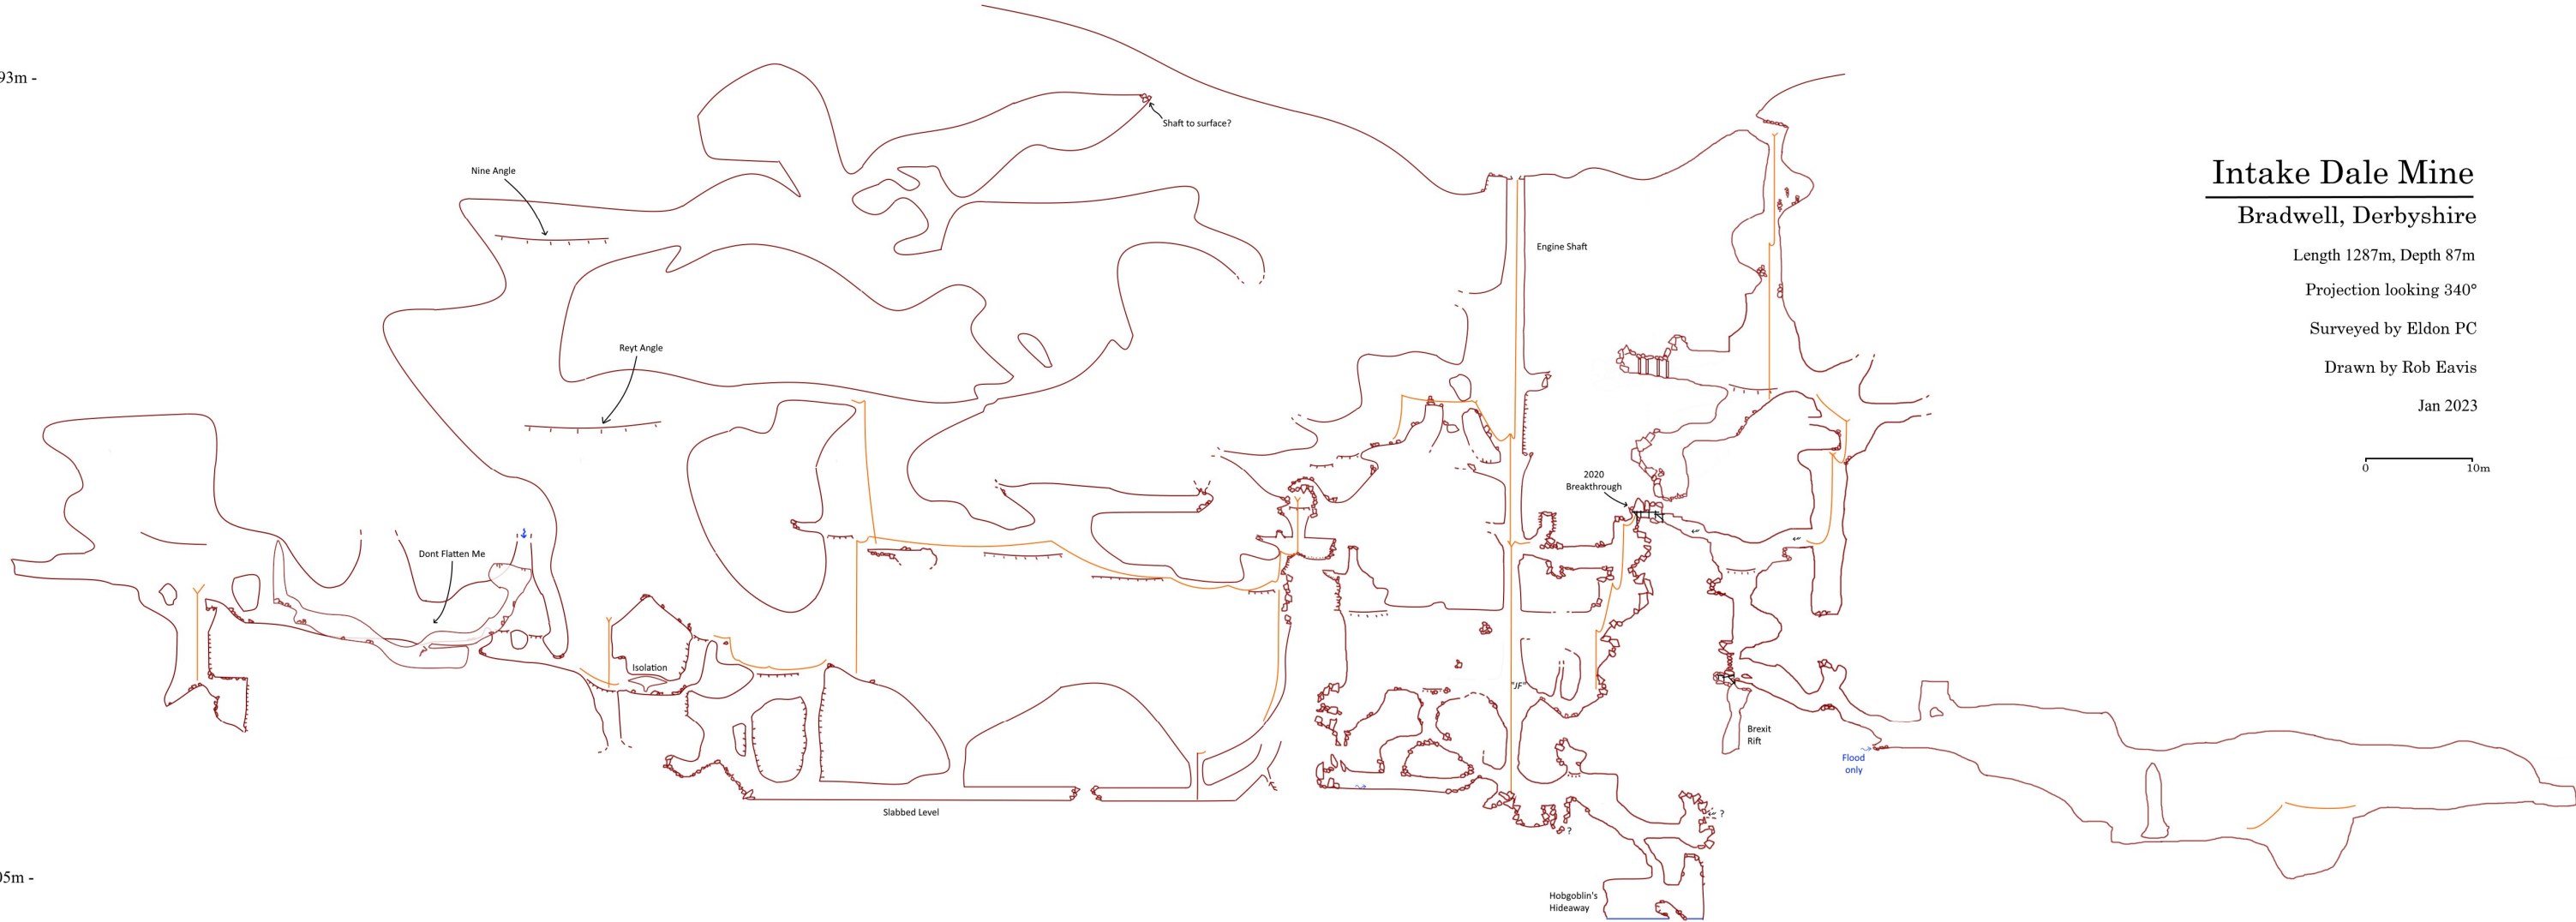

293m -

205m -

Intake Dale Mine

Bradwell, Derbyshire

Length 1287m, Depth 87m

Projection looking 340°

Surveyed by Eldon PC

Drawn by Rob Eavis

Jan 2023